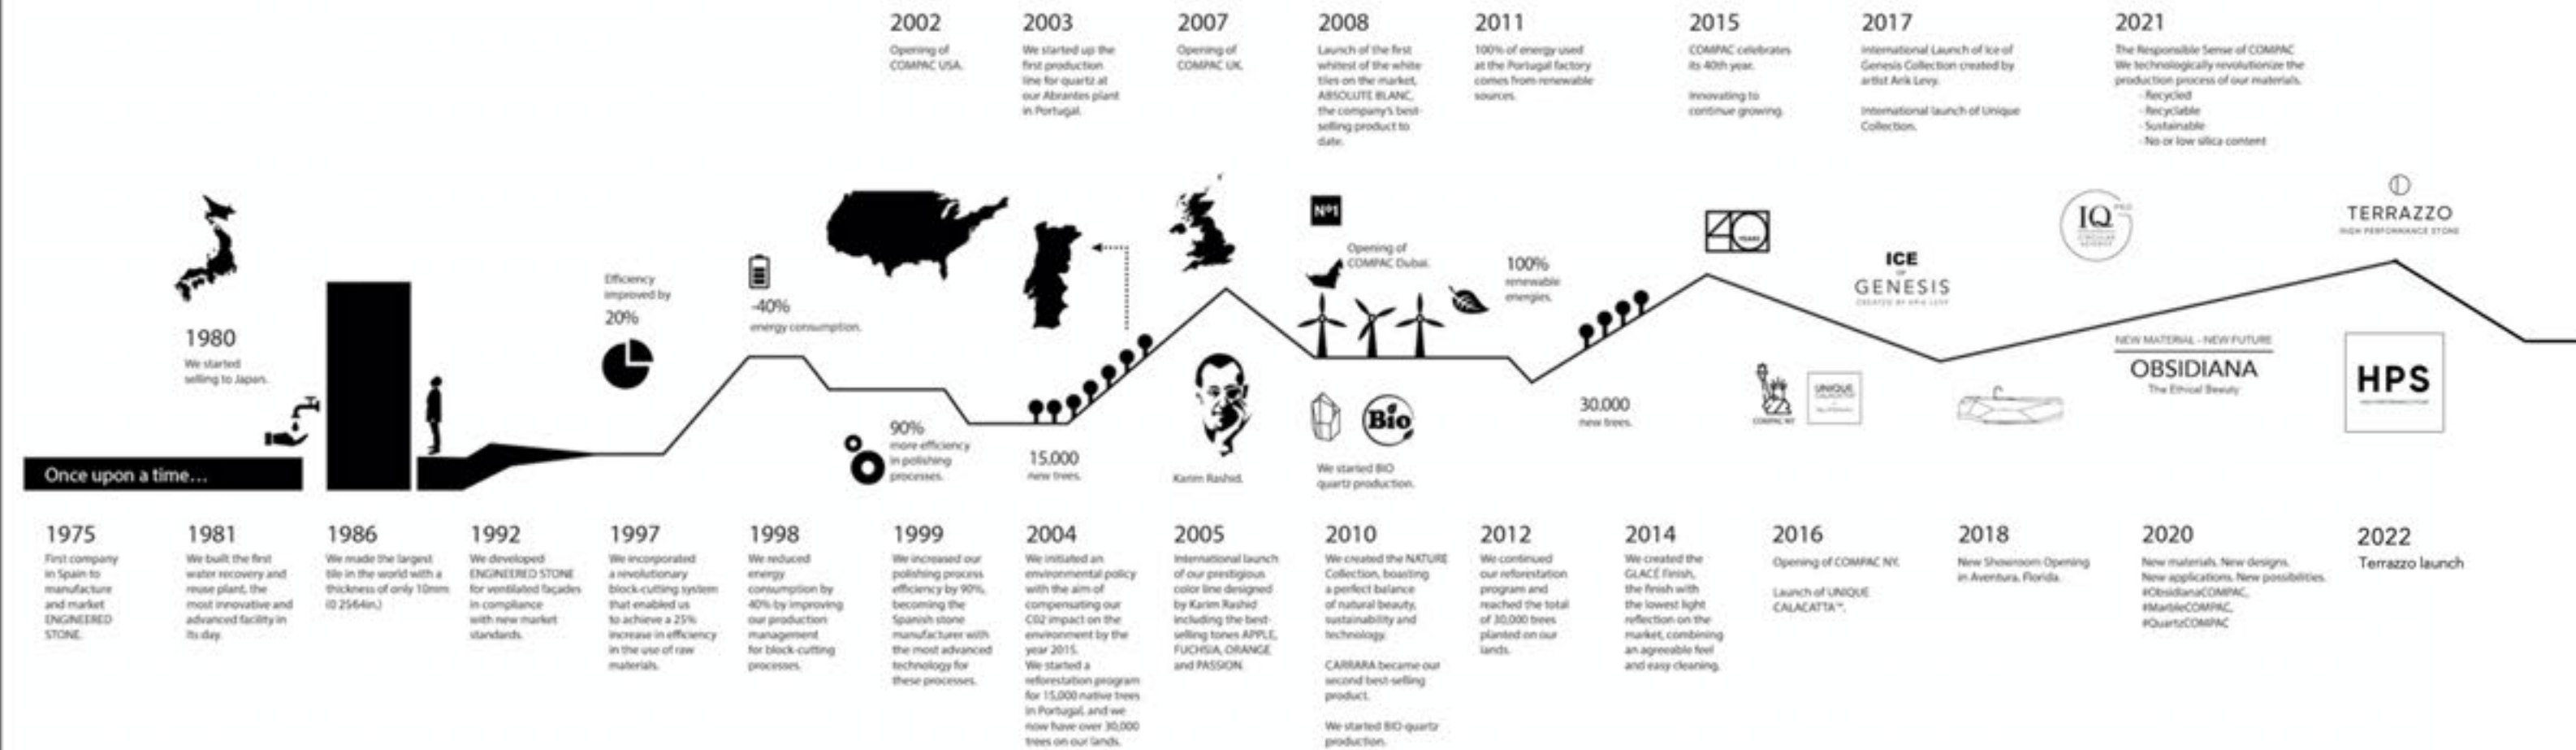

Since 1975 manufacturing the future of design

NEW RELEASES
TERRAZZO
outdoor

NEW RELEASES
GENESIS
COLLECTION
indoor

We are a leading company based in Spain marketing high quality decorative surfaces. COMPAC was founded in 1975 and it was the first Spanish firm specializing in the manufacture and distribution of terrazzo and quartz surface coverings. Today we are a large multinational company with 100% Spanish capital that we have learned to grow while maintaining our flexibility and our independent spirit of decision making.